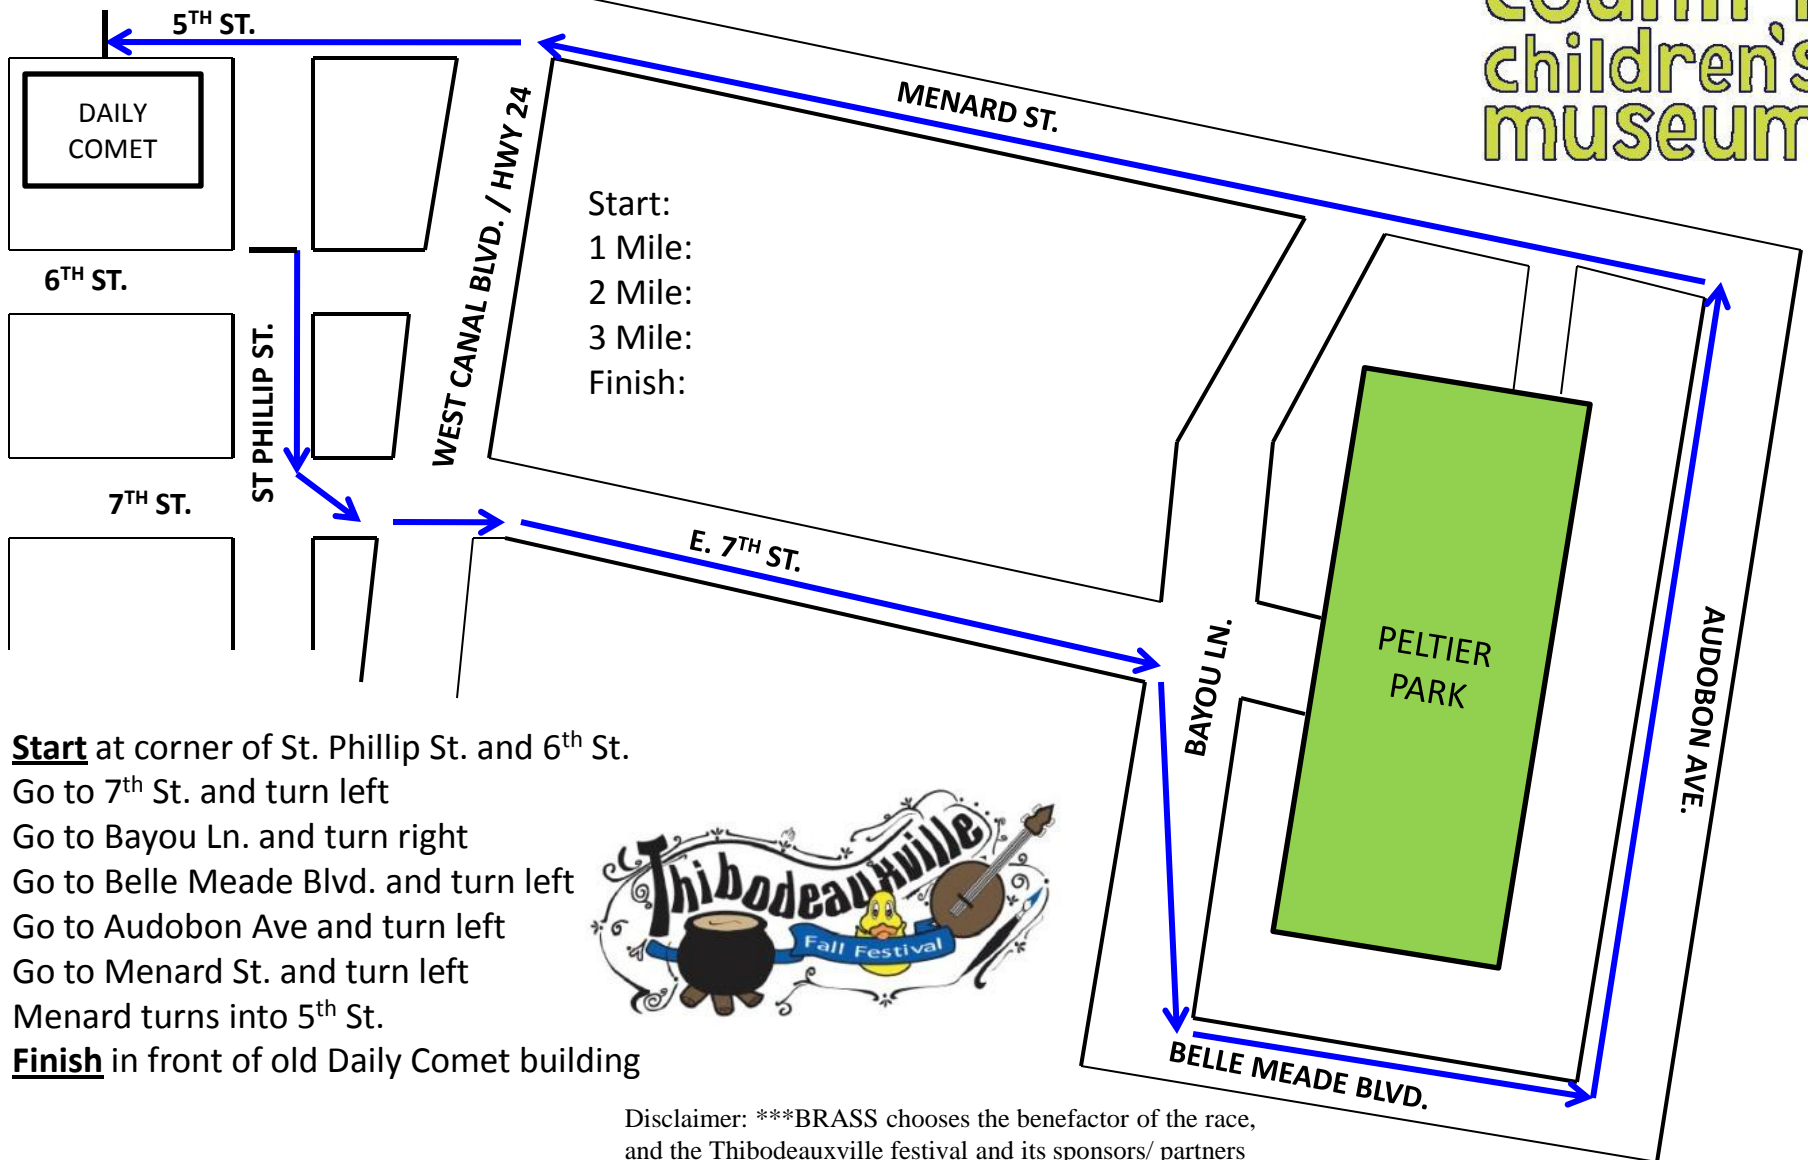

THIBODEAUXVILLE 5K

bayou
country
children's
museum

Start at corner of St. Phillip St. and 6th St.

Go to 7th St. and turn left

Go to Bayou Ln. and turn right

Go to Belle Meade Blvd. and turn left

Go to Audobon Ave and turn left

Go to Menard St. and turn left

Menard turns into 5th St.

Finish in front of old Daily Comet building

Disclaimer: ***BRASS chooses the benefactor of the race,
and the Thibodeauxville festival and its sponsors/ partners
have no influence or vote on this benefactor. ***